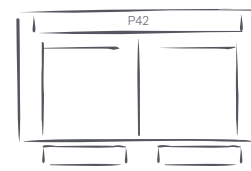

P42_
Motion Loveseat w/Power
65W 40D 42H