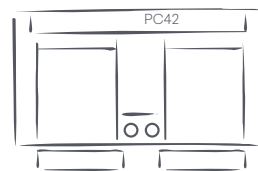

PC42_
Motion Loveseat w/Power
& Console
72W 40D 42H